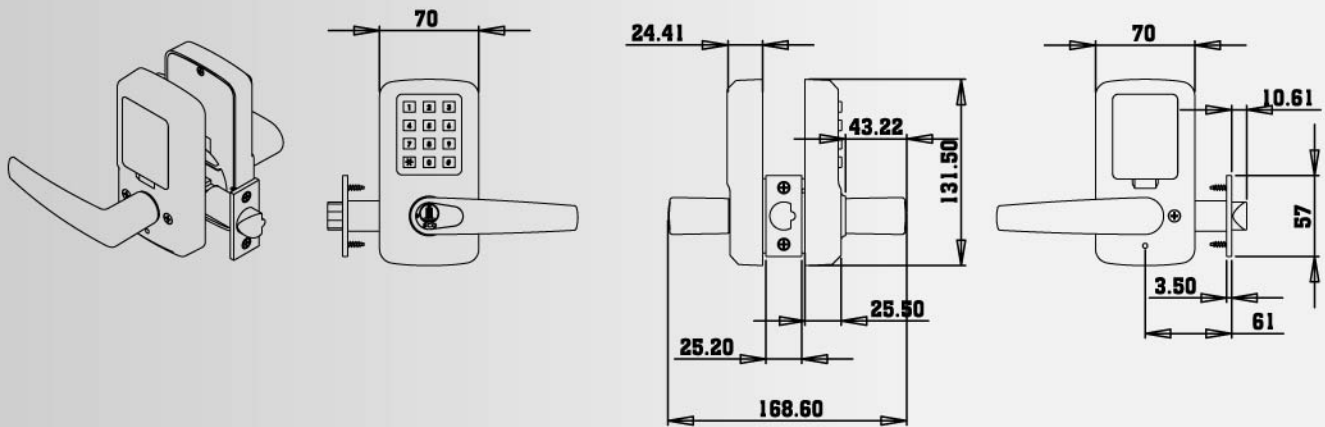

Dimensions (mm)