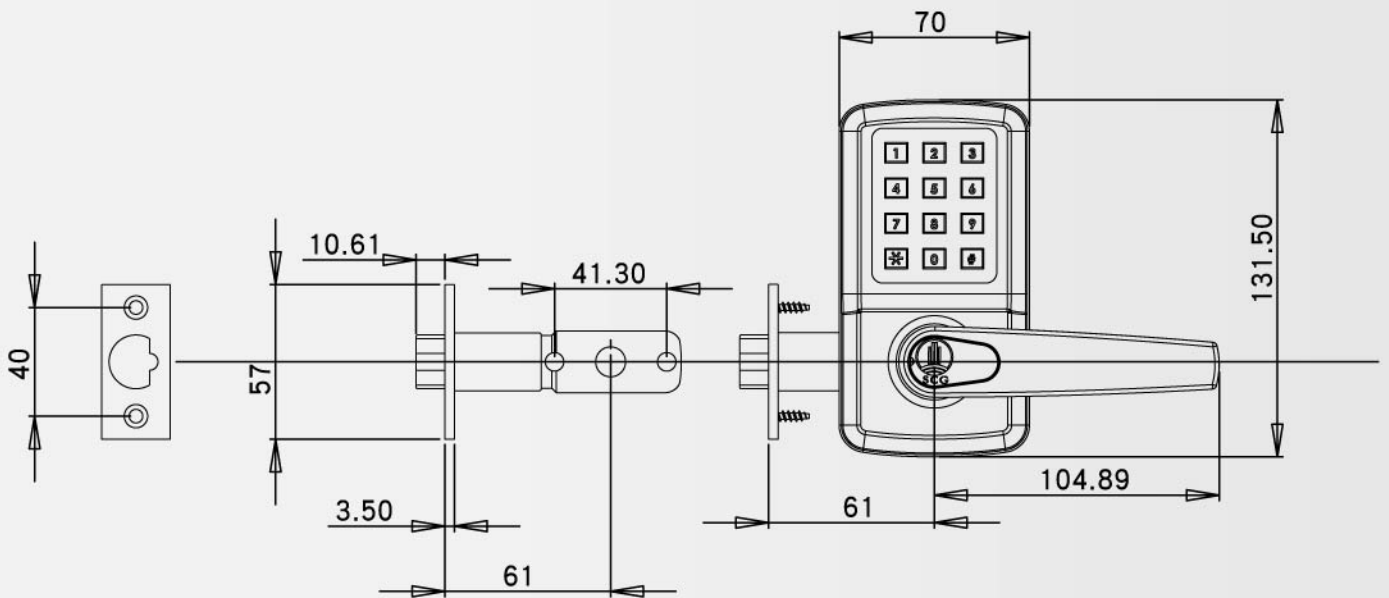

Dimensions (mm)