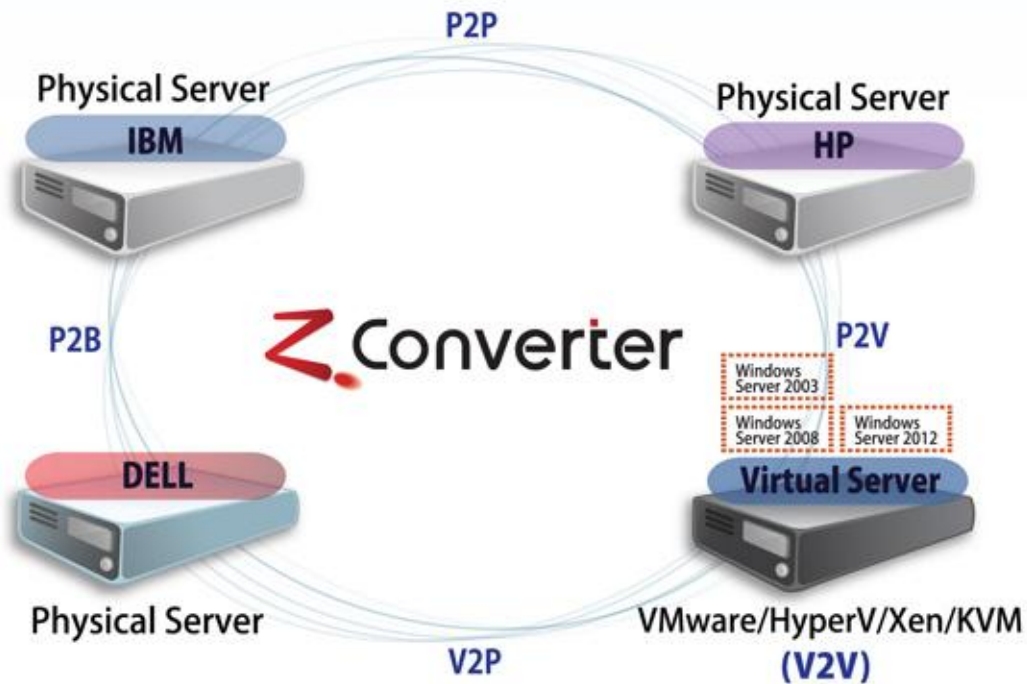

ZConverter | Cloud Migration

ISA Technologies, Inc.

VMware/Xen/Hyper-V/Physical Server Datacenter Migration

| ZConverter Cloud Migration

ZConverter Cloud Migration provides the fastest and easy-to-use image migration technology. It forgoes the reinstallation of the operating system and the applications to migrate from physical servers to virtual servers or to dissimilar servers in the cloud environment.

| Features

- Online Live Server Migration
- Direct Peer-to-Peer Server Migration
- Dissimilar Server (P2P) Imaging Migration
- Physical to Virtual (P2V) Server Migration
- Physical to Blade (P2B) Server Migration
- Virtual to Physical (V2P) Server Migration
- Virtual to Virtual (V2V) Server Migration
- Low CPU Utilization during live server migration

| Product Line

- ZConverter P2V Migration (Virtual Server Edition)
- ZConverter P2B Migration (Blade Server Edition)
- ZConverter P2P Migration (Physical Server Edition)
- ZConverter P2P Professional (Professional Edition)