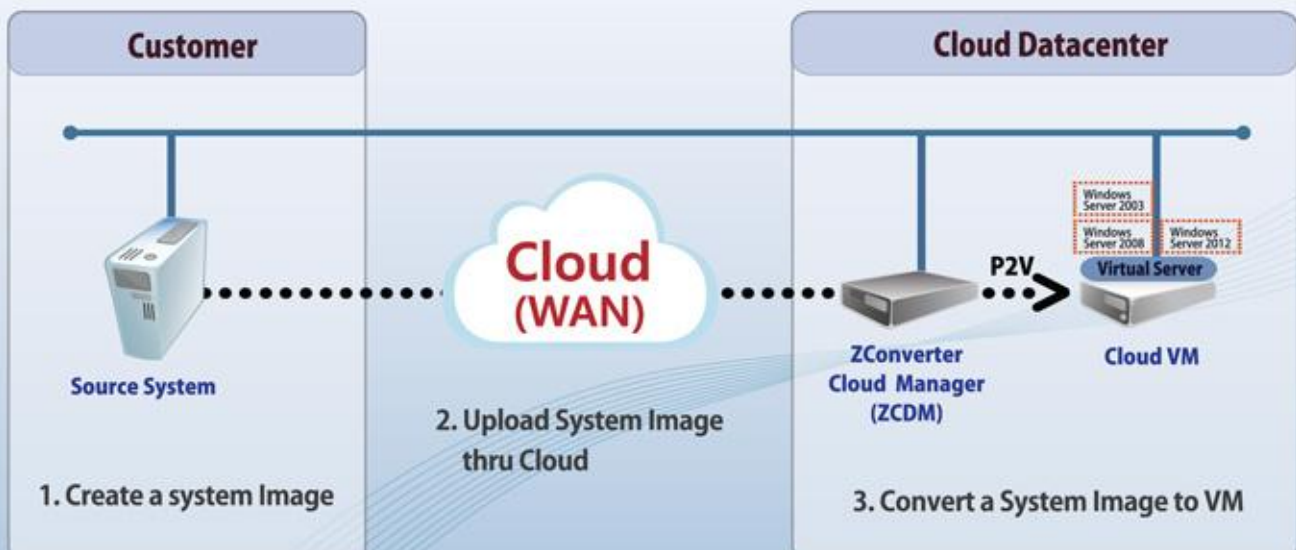

ZConverter | Cloud Migration

ISA Technologies, Inc.

VMware/Xen/Hyper-V/Physical Server Datacenter Migration

| ZConverter Cloud Migration

ZConverter Cloud Migration provides the fastest and easy-to-use image migration technology. It forgoes the reinstallation of the operating system and the applications to migrate from physical servers to virtual servers or to dissimilar servers in the cloud environment.

| Features

- Online Live Server Migration
- Direct Peer-to-Peer Server Migration
- Dissimilar Server (P2P) Imaging Migration
- Physical to Virtual (P2V) Server Migration
- Physical to Blade (P2B) Server Migration
- Virtual to Physical (V2P) Server Migration
- Virtual to Virtual (V2V) Server Migration
- Low CPU Utilization during live server migration

| Product Line

- ZConverter P2V Migration (Virtual Server Edition)
- ZConverter P2B Migration (Blade Server Edition)
- ZConverter P2P Migration (Physical Server Edition)
- ZConverter P2P Professional (Professional Edition)